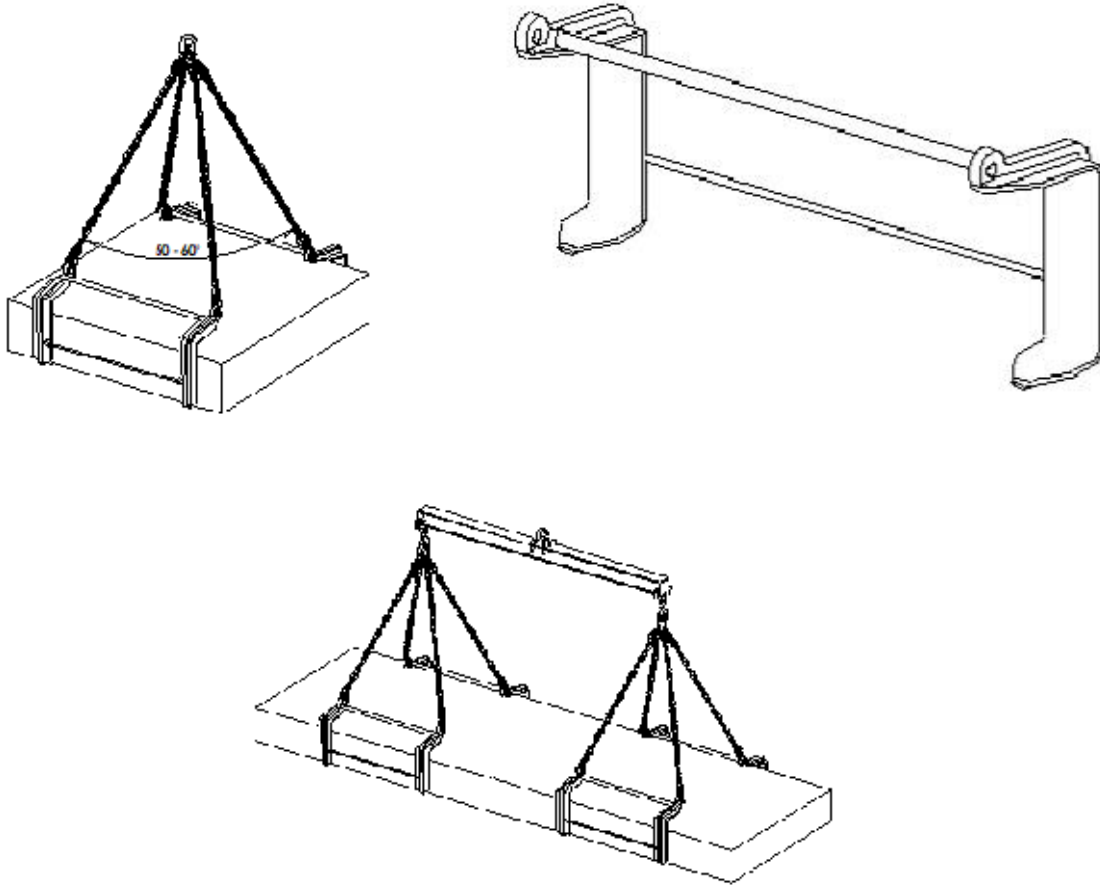

APPLICATIONS

Lifting of horizontal plates or sheets (individual or bundles).

DESCRIPTION

These double hooks avoid the use of a lifting beam. Their large bearing surface permits to reduce plate bending. Handling loads up to 300 mm thickness is possible thanks to the wide opening. Slings not provided.

FUNCTIONING

Use in pairs with a 4-legged sling.

Place the load into the hooks, distributing the latters evenly and perform lifting.

IMPORTANT INSTRUCTIONS

- The load must always be driven home into the throat of the hooks.
- Adhere to a sling angle included between 50° and 60° (ie ½ sling angle included between 25° and 30°).
- Do not separate sheets with the hooks' end.
- According to the load's length and weight, provide 1 or more pair(s) of hooks to perform lifting.
- Working temperatures: -20° to +100 °C.

GENERAL CHARACTERISTICS

- Manufactured without load bearing welds.
- Hot epoxy coating.
- Safety factor: 3 in accordance with the EN 13155.2003 norm.
- Product conforms to the French regulation, in particular the decree of 01/03/2004 relating to the check on lifting devices and the European Directive n°98/37.
- Product with EC marking and delivered with a declaration of conformity and instructions for use.